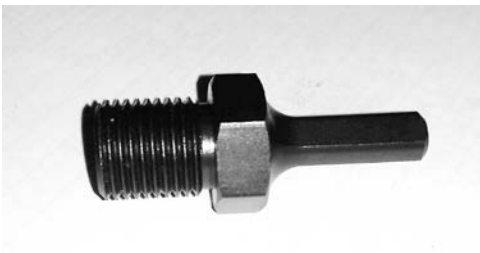

Speedy Push Pull Tapper Parts List

71135 RING GEAR

71136 WRENCH PIN

71137 SPINDLE ADAPTER

71138 3/8" ADAPTER

71148 BUSHING WRENCH

71182/3/4/5/6/7 TAP COLLET

Speedy Push Pull Tapper Parts List

71212

CLUTCH GUIDE

71218

PINION GEAR

71230

COLLET NUT

71238

PINION SHAFT

71267

Planet gear

Speedy Push Pull Tapper Parts List

71271

BRONZE BEARING

71273

UPPER VINYL CAP

71275

Speedy Push Pull Tapper Parts List

71294 SHAFT CLUTCH

71295 DRIVE SHAFT

71296 CROSS PIN

71297 GEAR PLATE CLUTCH

Speedy Push Pull Tapper Parts List

PTAIH/TC01/TC12/TC38/TC716/TC916

THREAD CHASE ADAPTER