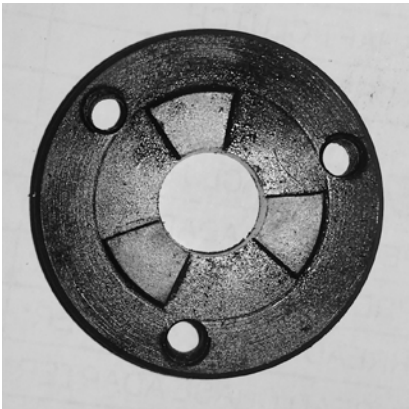

LOWER VINYL CAP

71276

SHOULDER BOLT

Speedy Push Pull Tapper Parts List

71278 PIN WASHER

71290 TOP PLATE

71291 UPPER HOUSING

71292 LOWER HOUSING

Speedy Push Pull Tapper Parts List

71294 SHAFT CLUTCH

71295 DRIVE SHAFT

71296 CROSS PIN

71297 GEAR PLATE CLUTCH

Speedy Push Pull Tapper Parts List

PTAIH/TC01/TC12/TC38/TC716/TC916

THREAD CHASE ADAPTER